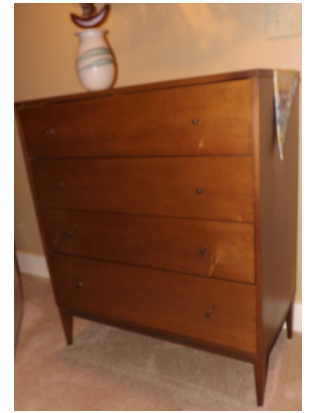

330.455.9357 • kikoauctions.com

YAMAHA PIANO - MODERN FURNITURE: Yamaha black lacquer piano w/ bench M1F PE (serial #T223313) 58" wide x 43" tall, Paul McCobb (1916-1969) "Planner Group" 1950s modern 4-pc. dbl. bedroom suite made by Winchendon Furniture Co., Henredon black lacquer oval dining table 100" long w/ leaf x 43" wide, Henredon china cabinet 86" x 38" wide, 2 matching gold decorated black lacquer china cabinets 84" tall x 34" wide, set of 6 Saloom Furn. Co. black dining chairs, 3-pc. Kent Coffey bedroom suite w/ oriental style pulls (no bed), Colonial-style chest on chest w/ matching 13-drawer dresser w/mirror, antique Jenny Lynn style dbl. bed, 2 modern metal double beds, Henredon ultra-suede upholstered 4-pc. sectional sofa, Henredon 1-pc. sofa, 2-section sofa, upholstered chairs, 2 matching Bernhardt curio cabinets, open bookcases, glass-top end tables, assortment of tables & stands, floor & table lamps, wall mirrors incl. round federal style eagle wall mirror, patio furniture, etc.