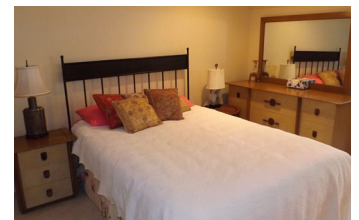

YAMAHA PIANO - MODERN FURNITURE: Yamaha black lacquer piano w/ bench M1F PE (serial #T223313) 58" wide x 43" tall, Paul McCobb (1916-1969) "Planner Group" 1950s modern 4-pc. dbl. bedroom suite made by Winchendon Furniture Co., Henredon black lacquer oval dining table 100" long w/ leaf x 43" wide, Henredon china cabinet 86" x 38" wide, 2 matching gold decorated black lacquer china cabinets 84" tall x 34" wide, set of 6 Saloom Furn. Co. black dining chairs, 3-pc. Kent Coffey bedroom suite w/ oriental style pulls (no bed), Colonial-style chest on chest w/ matching 13-drawer dresser w/mirror, antique Jenny Lynn style dbl. bed, 2 modern metal double beds, Henredon ultra-suede upholstered 4-pc. sectional sofa, Henredon 1-pc. sofa, 2-section sofa, upholstered chairs, 2 matching Bernhardt curio cabinets, open bookcases, glass-top end tables, assortment of tables & stands, floor & table lamps, wall mirrors incl. round federal style eagle wall mirror, patio furniture, etc.

POTTERY - CERAMICS: Cybis #378 lily, 1912 Royal Dux vase, 2 old Satsuma vases, signed modern arts & crafts pottery (incl. A. Darnton, Hony, Haeger, Harvest Wade, Linsey, M. A. & S beehive mark, J. W. Porter Dorfasski, Sayers, Yalokk, etc.), Czech, oriental signed vases, Weller, Roseville, Fiesta pitchers & dishes, Lladro figurines, other figurines (elves, dogs), Lefton, Lenox, Rosenthal vase, etc.

GLASS: Signed modern art glass vases (incl. R. Eicholt, Scott Potter, etc.), Blenko pcs., Crown Art blown vases, crackle glass, paper weights, 8 rooster stemmed glasses, lots of depression & pattern glass, & more!