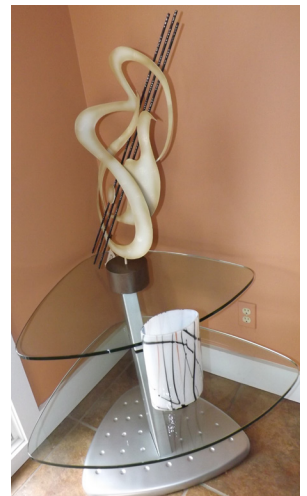

Yamaha Piano - Modern Furniture Incl. McCobb

ART - SIGNED ARTS & CRAFTS POTTERY & GLASS
HOUSEHOLD - TOOLS

Absolute auction, all sells to highest bidders on location:

4665 BUNNY TRAIL, CANFIELD, OH 44406

Directions: From SR 11 take US 224 east to S. Raccoon Rd., then left (north) to Fox Den Trail and left to Bunny Trail.

Watch for KIKO signs.